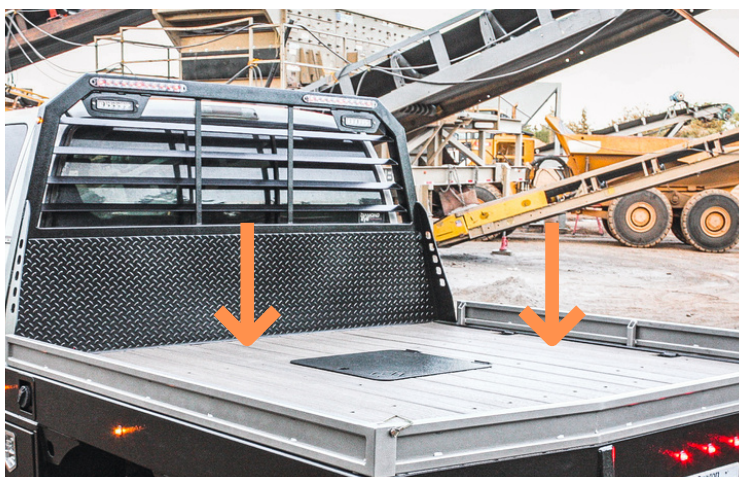

+ MORE ADD-ONS

Pick and choose your customizations.

Trex Decking Upgrade

$100