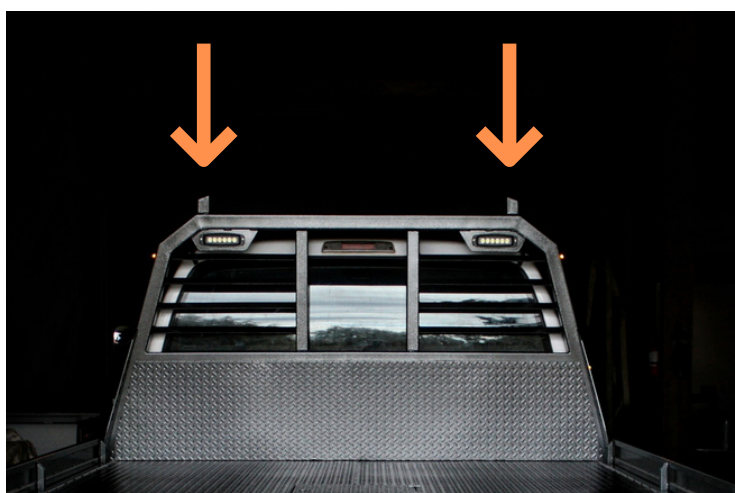

## **+ MORE ADD-ONS**

Pick and choose your customizations.

**Bed Rails**

\$475

**Steel Deck Upgrade**

\$1,625

**3 inch Cargo Ears**

\$25/pair