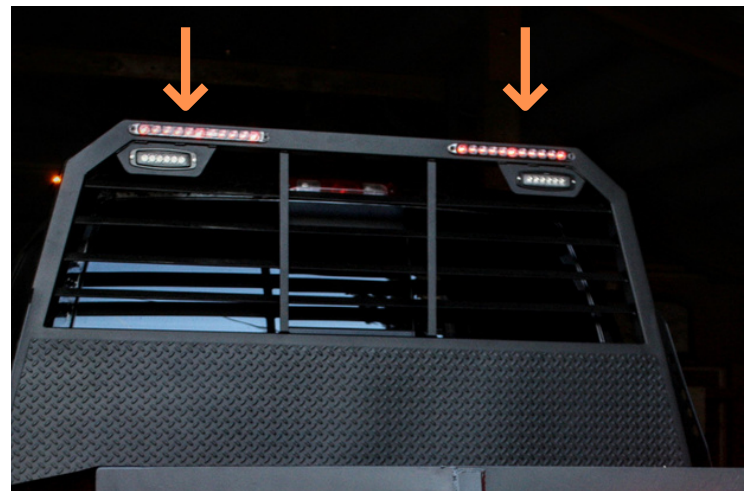

## **+ MORE ADD-ONS**

Pick and choose your customizations.

**Powerstroke Fender**

\$375

**Duramax Fender**

\$375

**Cummins Fender**

\$375